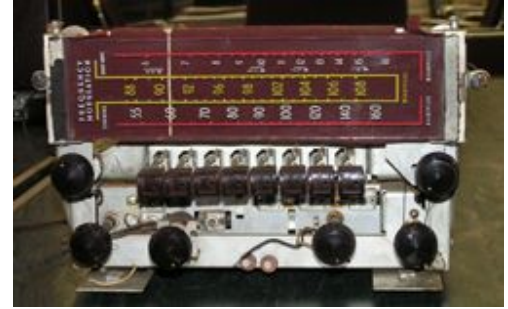

Accession No. **447** Object Name **Home Radio 1217D Chassis**
Location **447** Type **Home radio/TV** Condition **Good**
Exhibit **447**
Description **Home radio/TV**