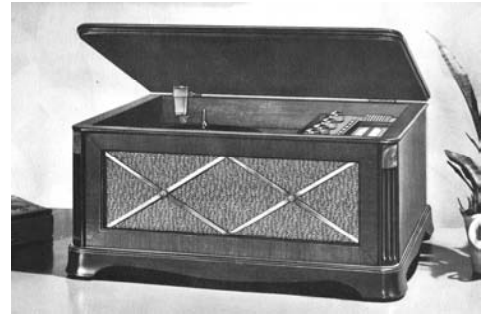

HOME RADIOS

Manufactured by the BENDIX RADIO

Model **676A** Cabinet Walnut, lift top Date 1946

Band(s) BC/Police/ Tuning Range 535-1725/5.7-12.5 mc Original Price

Description
Table radio-phonograph - 6 tube

Model **676C** Cabinet Knotty Pine Consolette - Lift-up top Date 1946

Band(s) AM/SW Tuning Range 54-162/6-12 Original Price

Description
Radio-Phonograph - 6-tune