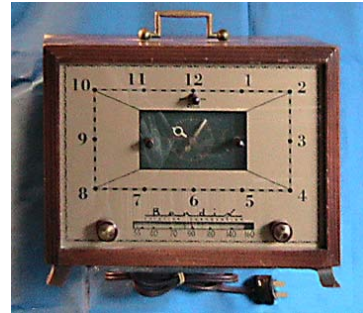

Model **753M** Cabinet **Mahogany** Date **1953**

Band(s) **BC** Tuning Range **55-160** Original Price

Description
Clock radio - 5-tube