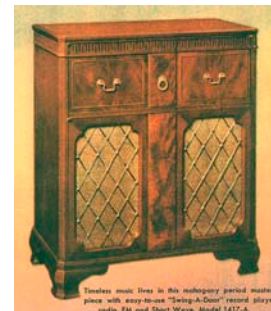

Model	Cabinet	Date
1417A	Mahogany console	1946
Band(s)	Tuning Range	Original Price
AM/FM/SW	55/160/88-108/6-15.5	
Description		
AM/FM/SW/Phono