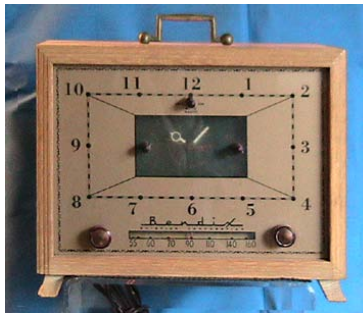

Model **847B** Cabinet **Walnut console-top access under lid** Date **1948**

Band(s) **AM/FM** Tuning Range **54-162/88-108** Original Price

Description
Radio/Phonograph - 8-tube, pushbutton tuning