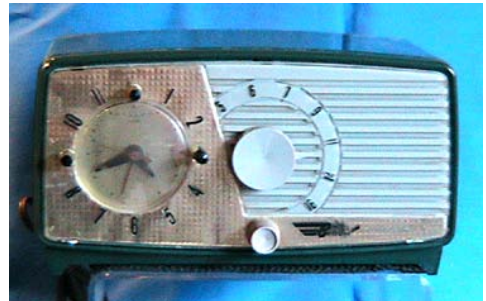

Model **853D** Cabinet Ivory plastic Date

Band(s) BC Tuning Range 55-160 Original Price

Description
Clock radio - 5-tube