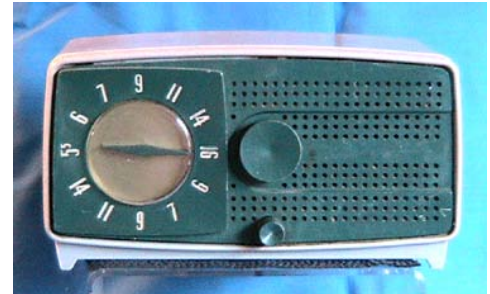

Band(s) AM/FM Tuning Range 54-162/88-108 Original Price

Description  
Radio-phonograph

Model **953A** Cabinet Gray/green plastic Date

Band(s) BC Tuning Range 55-160 Original Price

Description  
Table radio - 5-tube