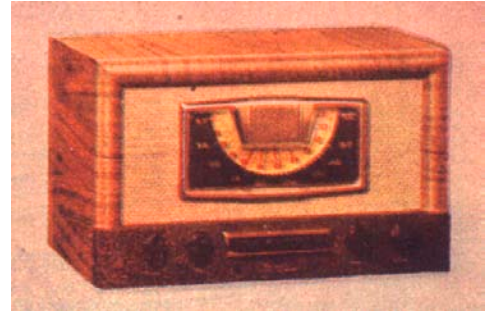

HOME RADIOS

Manufactured by the BENDIX RADIO

Model **747A** Cabinet **Wood** Date **1946**

Band(s) Tuning Range Original Price

Description
Table radio

Model **753F** Cabinet **Cherry** Date **1953**

Band(s) **BC** Tuning Range **55-160** Original Price

Description
Clock radio - 5-tube