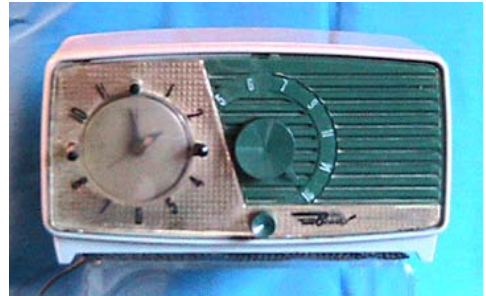

Model **853B** Cabinet Brown/white plastic Date

Band(s) BC Tuning Range 55-160 Original Price

Description
Clock radio - 5-tube